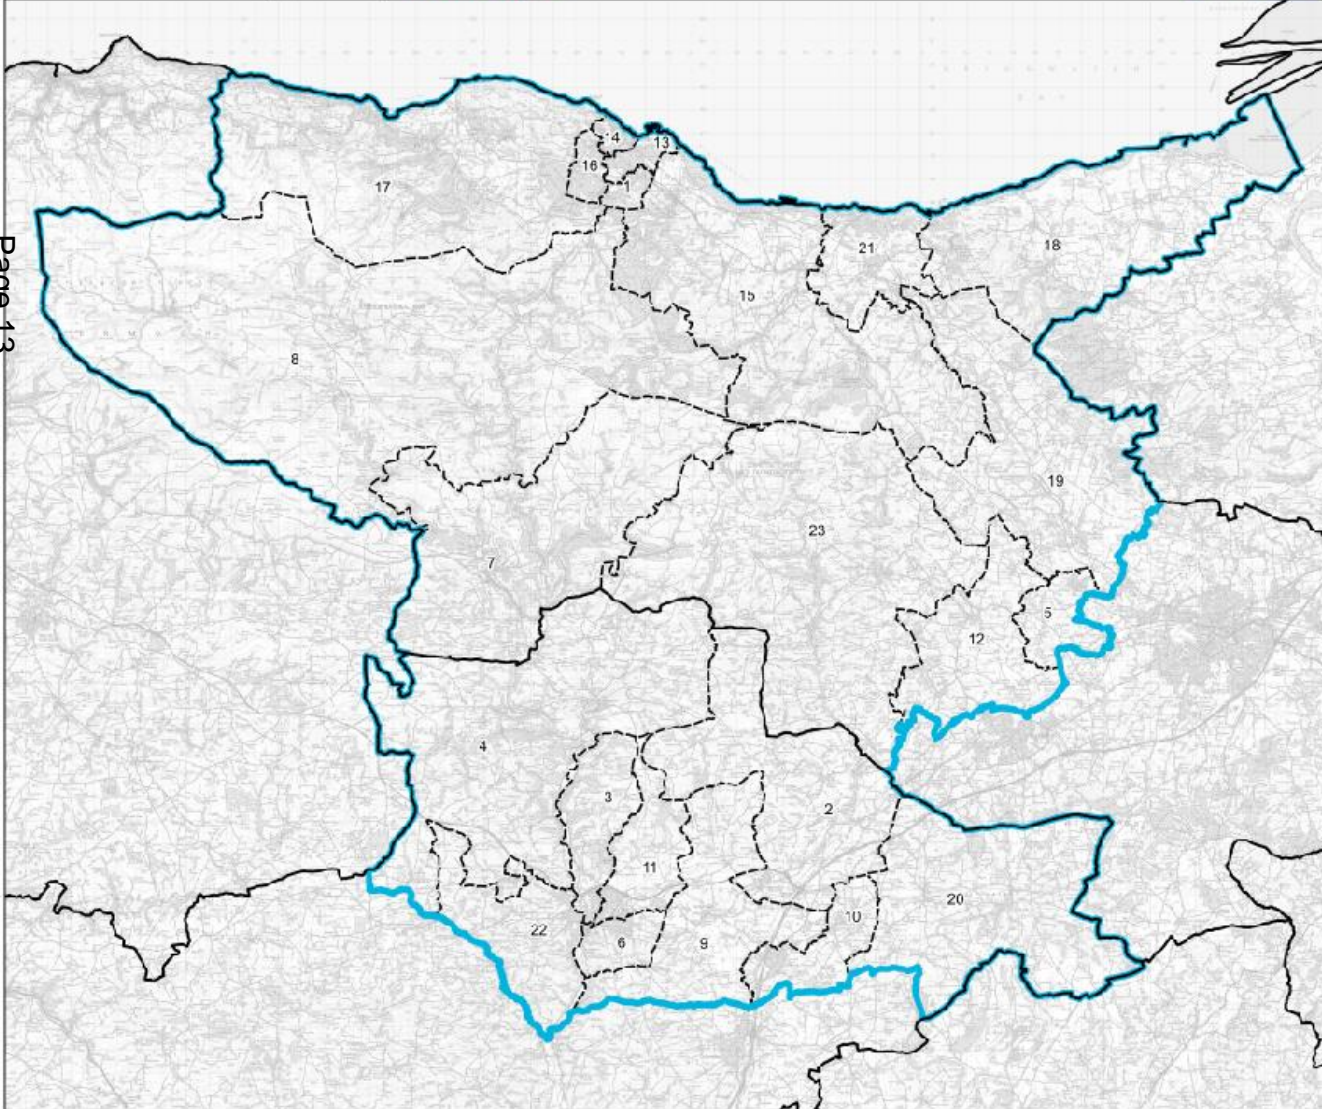

Tiverton and Minehead County Constituency

Boundary Commission for England - Revised Proposals for the South West Region

Tiverton and Minehead County Constituency - Electorate 70,829

Ward	Local Authorities	Electorate
Canonsleigh	Mid Devon	2,684
Castle	Mid Devon	3,239
Clare and Shuttern	Mid Devon	2,945
Cranmore	Mid Devon	3,949
Halberton	Mid Devon	1,626
Lower Culm	Mid Devon	4,618
Lowman	Mid Devon	4,664
Upper Culm	Mid Devon	3,375
Westexe	Mid Devon	4,393
Alcombe	Somerset West and Taunton	1,955
Cotford St. Luke & Oake	Somerset West and Taunton	2,214
Dulverton & District	Somerset West and Taunton	2,002
Exmoor	Somerset West and Taunton	1,963
Milverton & District	Somerset West and Taunton	2,145
Minehead Central	Somerset West and Taunton	3,358
Minehead North	Somerset West and Taunton	1,909
Old Cleeve & District	Somerset West and Taunton	3,989
Periton & Woodcombe	Somerset West and Taunton	1,812
Porlock & District	Somerset West and Taunton	1,965
Quantock Vale	Somerset West and Taunton	2,107
South Quantock	Somerset West and Taunton	4,234
Watchet & Williton	Somerset West and Taunton	5,571
Wivelscombe & District	Somerset West and Taunton	4,112