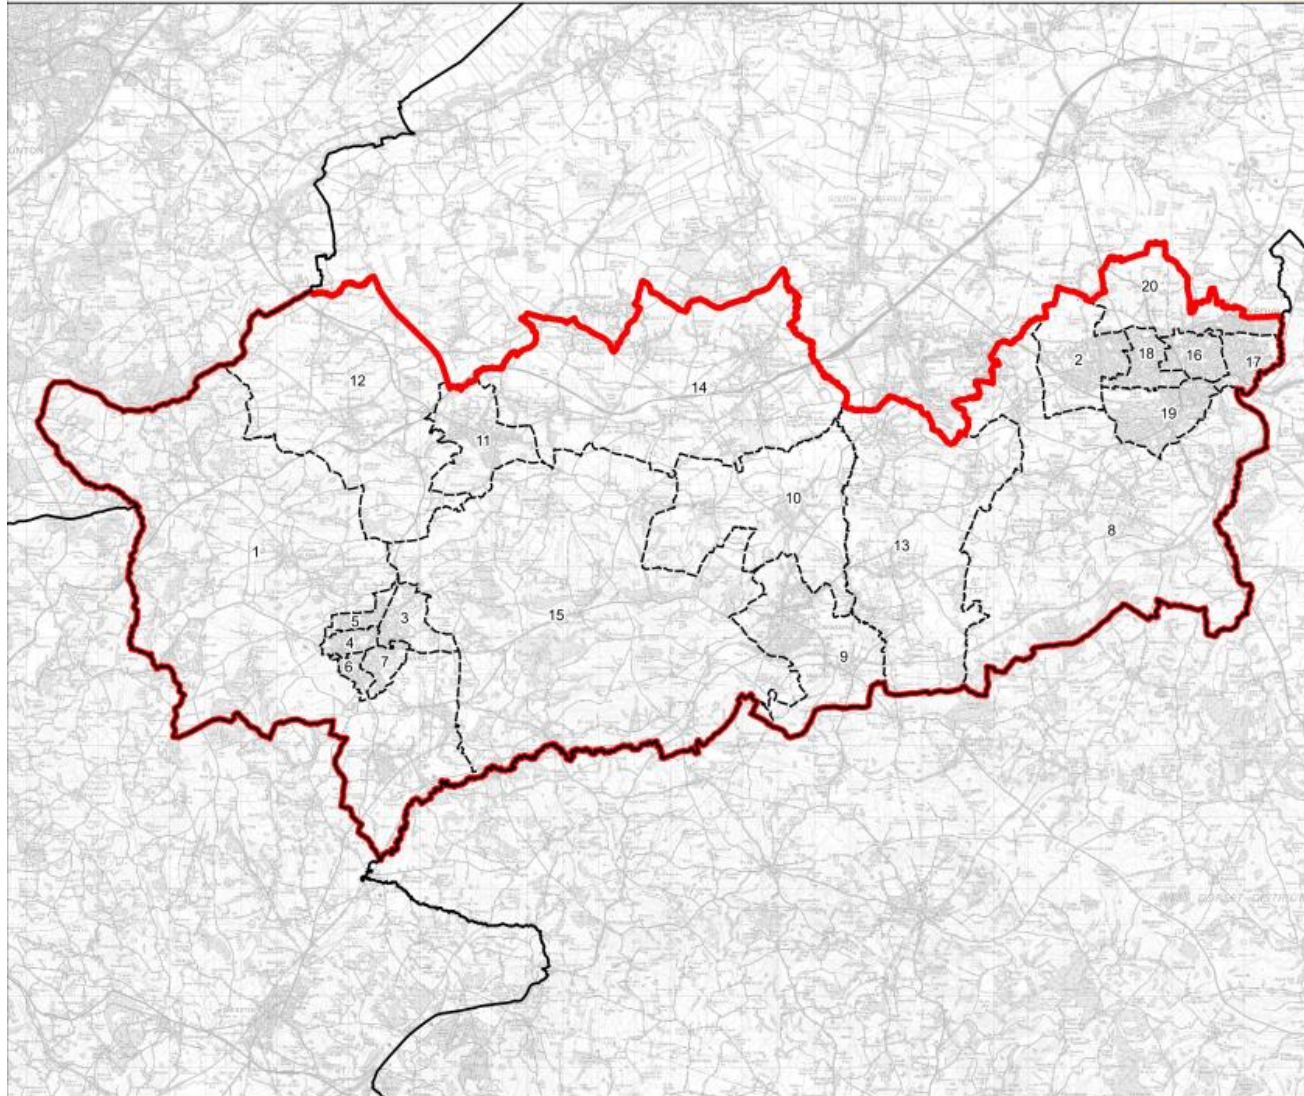

# Yeovil County Constituency

Boundary Commission for England - Revised Proposals for the South West Region

Yeovil County Constituency - Electorate 76,056

Ward	Local Authorities	Electorate
Blackdown & Tatworth	South Somerset	4,162
Brympton	South Somerset	5,908
Chard Avishayes	South Somerset	1,794
Chard Combe	South Somerset	1,886
Chard Crimchard	South Somerset	1,975
Chard Holyrood	South Somerset	2,099
Chard Jocelyn	South Somerset	1,834
Coker	South Somerset	4,396
Crewkerne	South Somerset	6,469
Eggwood	South Somerset	2,027
Ilminster	South Somerset	4,542
Neroche	South Somerset	2,141
Parrett	South Somerset	2,005
South Petherton	South Somerset	4,533
Windwhistle	South Somerset	2,044
Yeovil College	South Somerset	5,938
Yeovil Lyde	South Somerset	4,386
Yeovil Summerlands	South Somerset	6,580
Yeovil Westland	South Somerset	5,840
Yeovil without	South Somerset	5,497