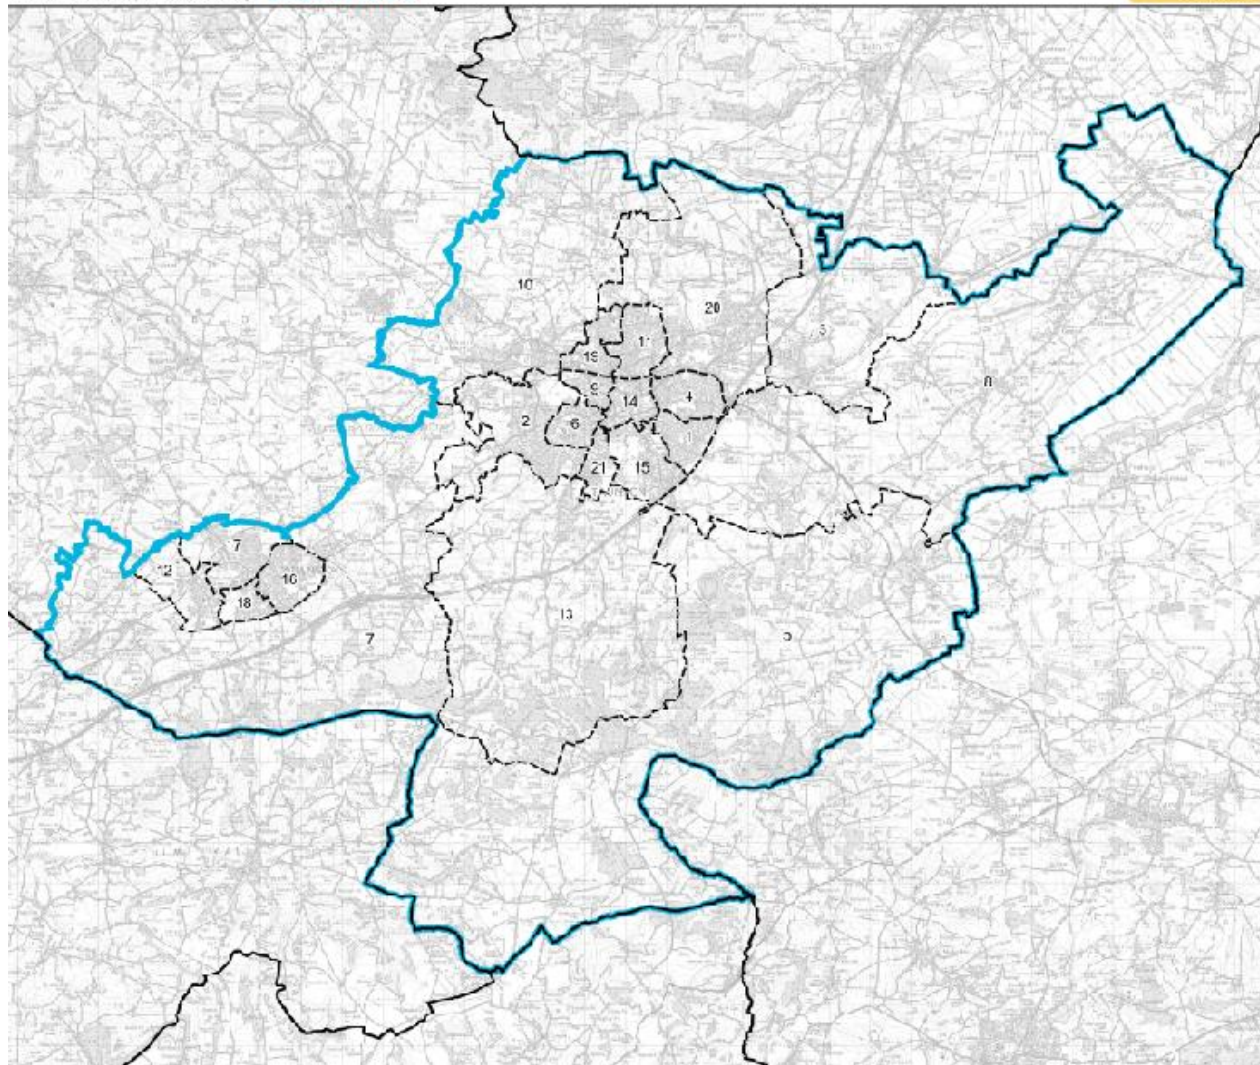

# Taunton County Constituency

Boundary Commission for England - Revised Proposals for the South West Region

Taunton County Constituency - Electorate 76,348

Ward	Local Authorities	Electorate
Blackbrook & Holway	Somerset West and Taunton	4,436
Comeytrowe & Bishop's Hull	Somerset West and Taunton	6,877
Creech St. Michael	Somerset West and Taunton	2,390
Halcon & Lane	Somerset West and Taunton	4,145
Hatch & Blackdown	Somerset West and Taunton	2,266
Manor & Tangier	Somerset West and Taunton	2,216
Monument	Somerset West and Taunton	2,312
North Curry & Ruishton	Somerset West and Taunton	4,233
North Town	Somerset West and Taunton	1,926
Norton Fitzwarren & Staplegrove	Somerset West and Taunton	4,855
Priorswood	Somerset West and Taunton	6,361
Rockwell Green	Somerset West and Taunton	2,110
Trull, Pitminster & Corfe	Somerset West and Taunton	2,796
Victoria	Somerset West and Taunton	3,657
Vivary	Somerset West and Taunton	3,688
Wellington East	Somerset West and Taunton	3,525
Wellington North	Somerset West and Taunton	3,978
Wellington South	Somerset West and Taunton	2,183
Wellsprings & Rowbarton	Somerset West and Taunton	4,387
West Monkton & Cheddon Fitzpaine	Somerset West and Taunton	5,600
Wilton & Sherford	Somerset West and Taunton	2,108