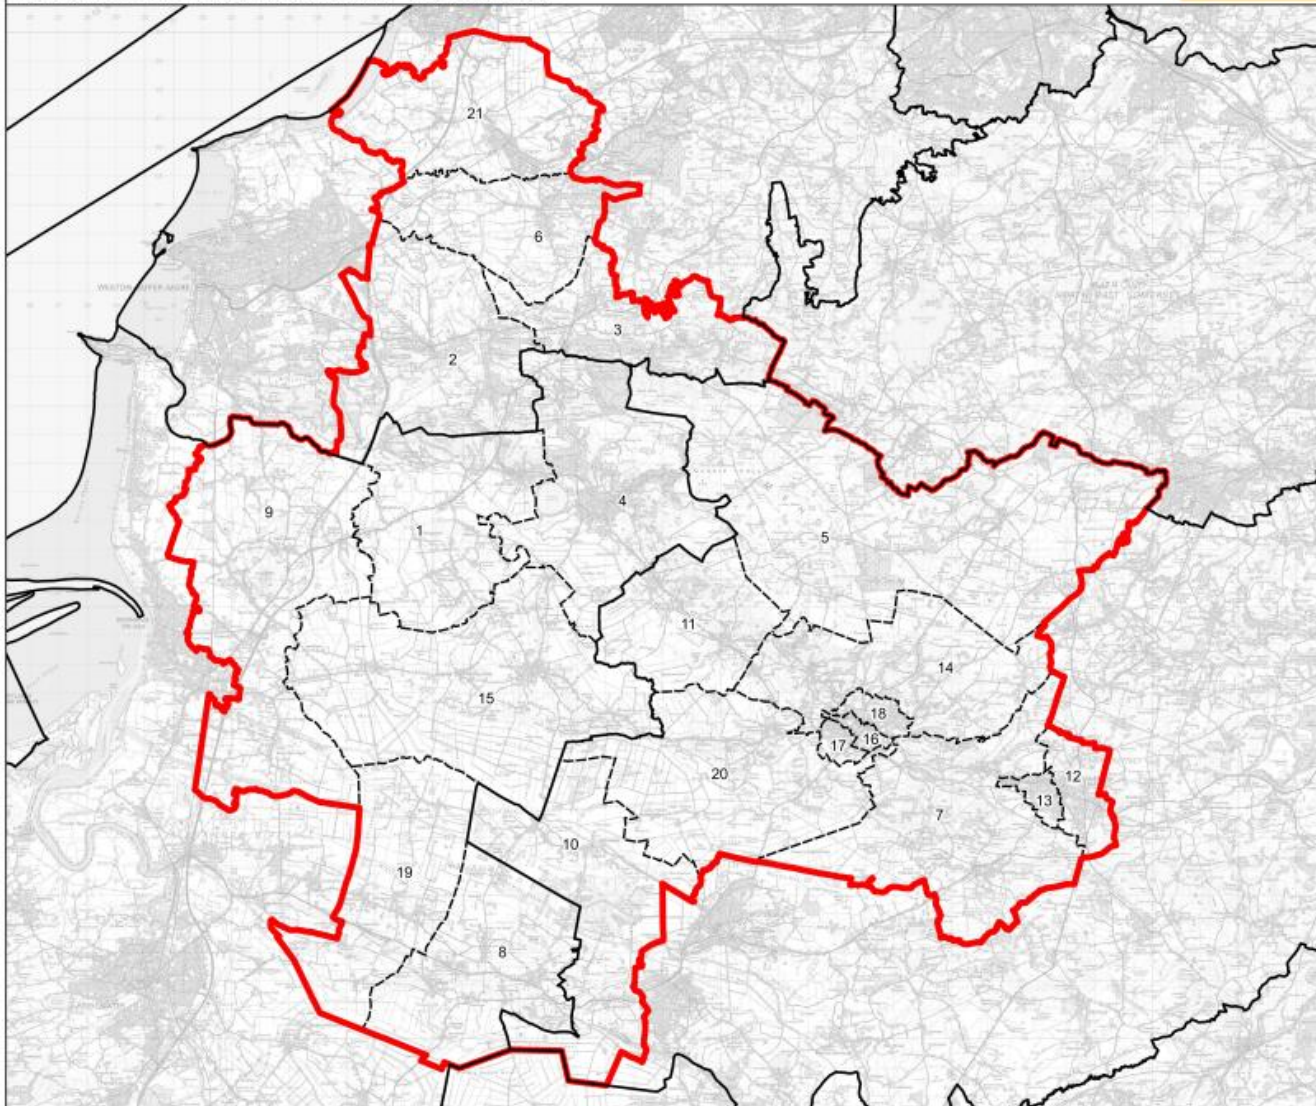

Wells and Mendip Hills County Constituency

Boundary Commission for England - Revised Proposals for the South West Region

Wells and Mendip Hills County Constituency - Electorate 69,843

Ward	Local Authorities	Electorate
Chewton Mendip and Ston Easton	Mendip	1,821
Croscombe and Pilton	Mendip	2,223
Moor	Mendip	2,163
Rodney and Westbury	Mendip	1,795
Shepton East	Mendip	3,794
Shepton West	Mendip	3,738
St. Cuthbert Out North	Mendip	2,261
Wells Central	Mendip	1,757
Wells St. Cuthbert's	Mendip	3,636
Wells St. Thomas'	Mendip	3,496
Wookey and St. Cuthbert Out West	Mendip	2,096
Banwell & Winscombe	North Somerset	6,256
Blagdon & Churchill	North Somerset	3,204
Congresbury & Puxton	North Somerset	3,235
Yatton	North Somerset	6,906
Axevale	Sedgemoor	3,472
Cheddar and Shipham	Sedgemoor	5,918
East Polden	Sedgemoor	1,735
Knoll	Sedgemoor	4,329
Wedmore and Mark	Sedgemoor	3,957
West Polden	Sedgemoor	2,051