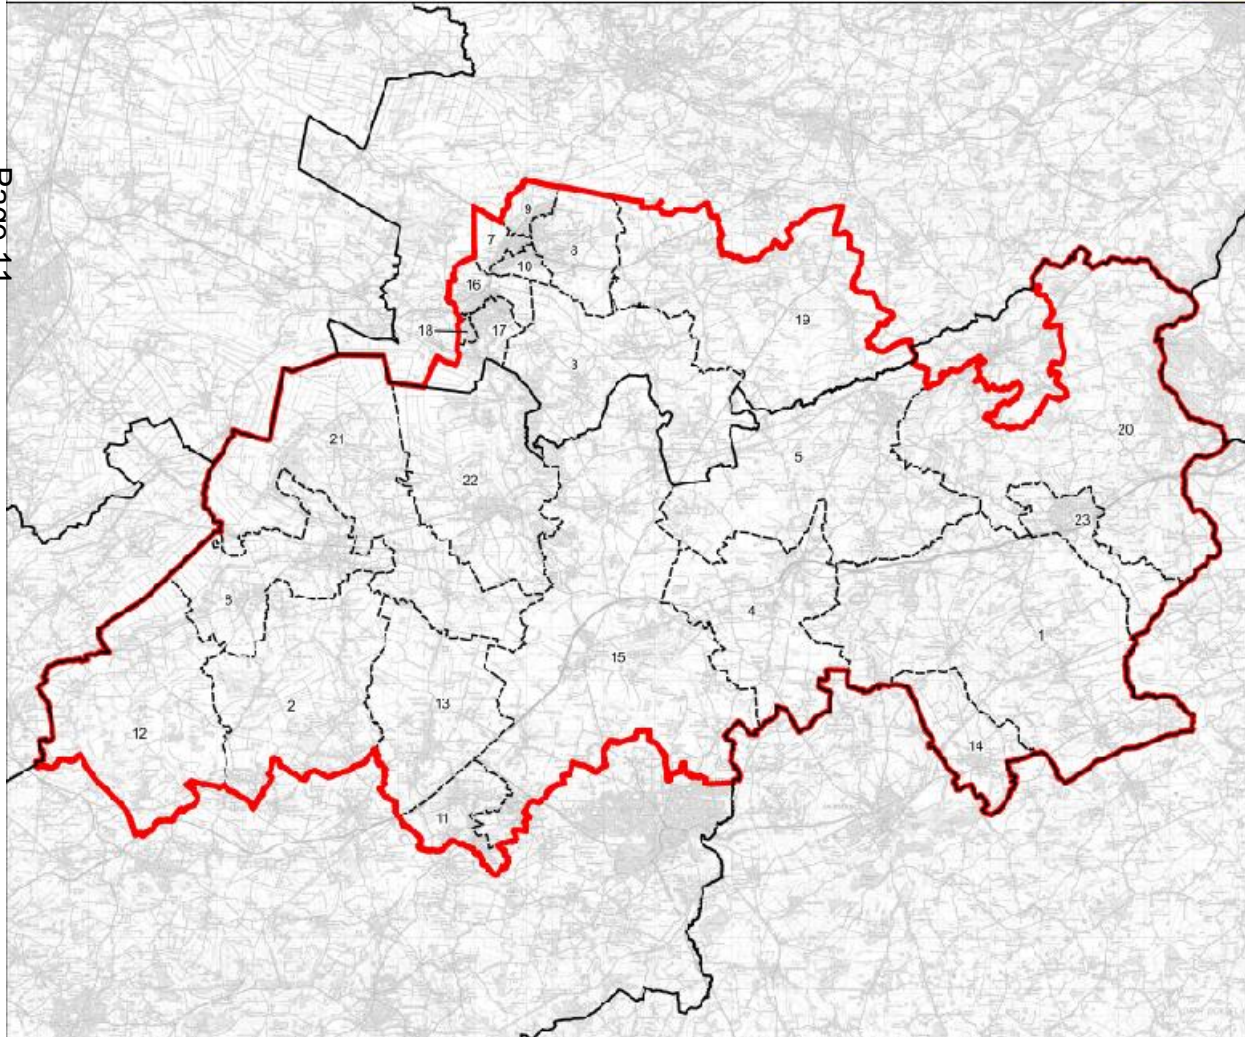

Glastonbury and Somerton County Constituency

Boundary Commission for England - Revised Proposals for the South West Region

Glastonbury and Somerton County Constituency - Electorate 69,990

Ward	Local Authorities	Electorate
Butleigh and Baltonsborough	Mendip	2,005
Glastonbury St. Benedict's	Mendip	1,987
Glastonbury St. Edmund's	Mendip	1,690
Glastonbury St. John's	Mendip	1,946
Glastonbury St. Mary's	Mendip	1,657
Street North	Mendip	3,373
Street South	Mendip	3,824
Street West	Mendip	1,832
The Pennards and Ditcheat	Mendip	2,029
Blackmoor Vale	South Somerset	4,763
Burrow Hill	South Somerset	2,432
Camelot	South Somerset	2,226
Cary	South Somerset	4,303
Curry Rivet, Huish & Langport	South Somerset	4,578
Hamdon	South Somerset	2,263
Isle Moor	South Somerset	2,026
Martock	South Somerset	4,555
Milborne Port	South Somerset	2,429
Northstone, Ivelchester & St. Michael's	South Somerset	6,843
Tower	South Somerset	1,992
Turn Hill	South Somerset	2,148
Wessex	South Somerset	4,606
Wincanton	South Somerset	4,483