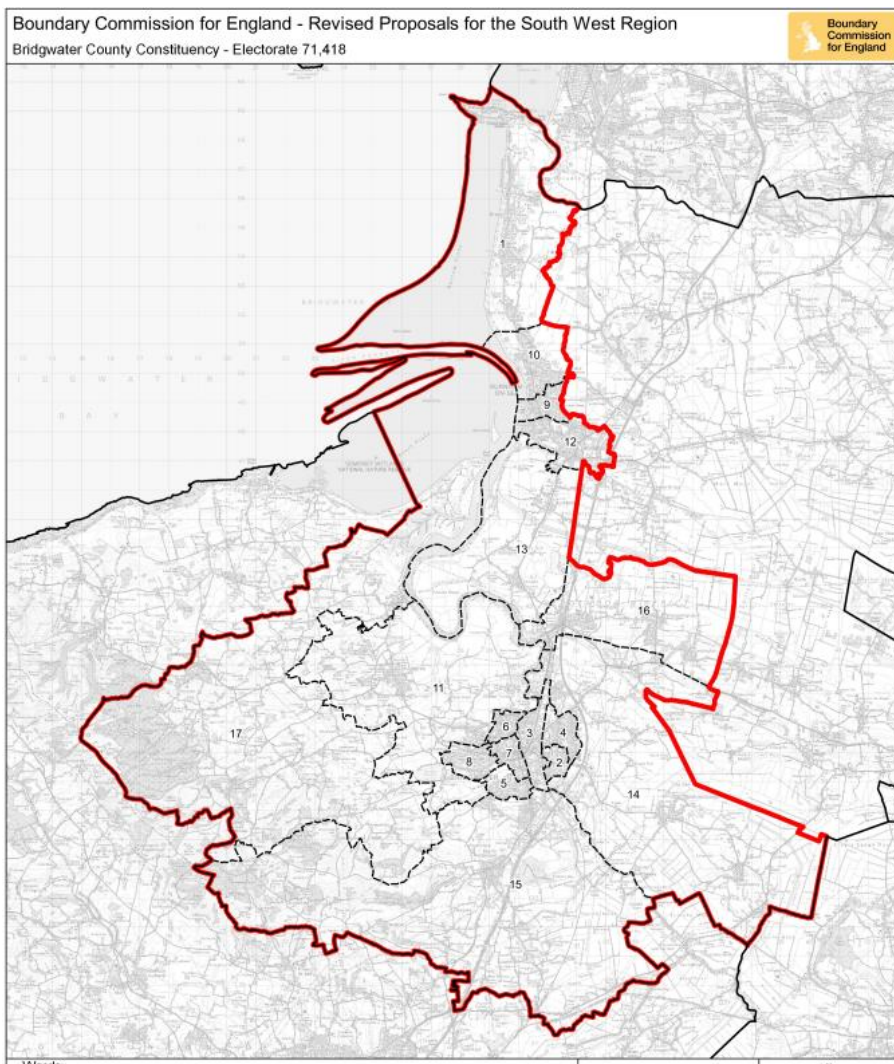

Bridgwater County Constituency

Ward	Local Authorities	Electorate
Berrow	Sedgemoor	1,941
Bridgwater Dunwear	Sedgemoor	3,450
Bridgwater Eastover	Sedgemoor	2,998
Bridgwater Fairfax	Sedgemoor	5,117
Bridgwater Hamp	Sedgemoor	3,683
Bridgwater Victoria	Sedgemoor	3,858
Bridgwater Westover	Sedgemoor	3,841
Bridgwater Wyndham	Sedgemoor	3,877
Burnham Central	Sedgemoor	5,556
Burnham North	Sedgemoor	5,258
Cannington and Wembdon	Sedgemoor	3,843
Highbridge and Burnham Marine	Sedgemoor	6,292
Huntspill and Pawlett	Sedgemoor	1,872
King's Isle	Sedgemoor	4,864
North Petherton	Sedgemoor	7,050
Puriton and Woolavington	Sedgemoor	4,180
Quantocks	Sedgemoor	3,738