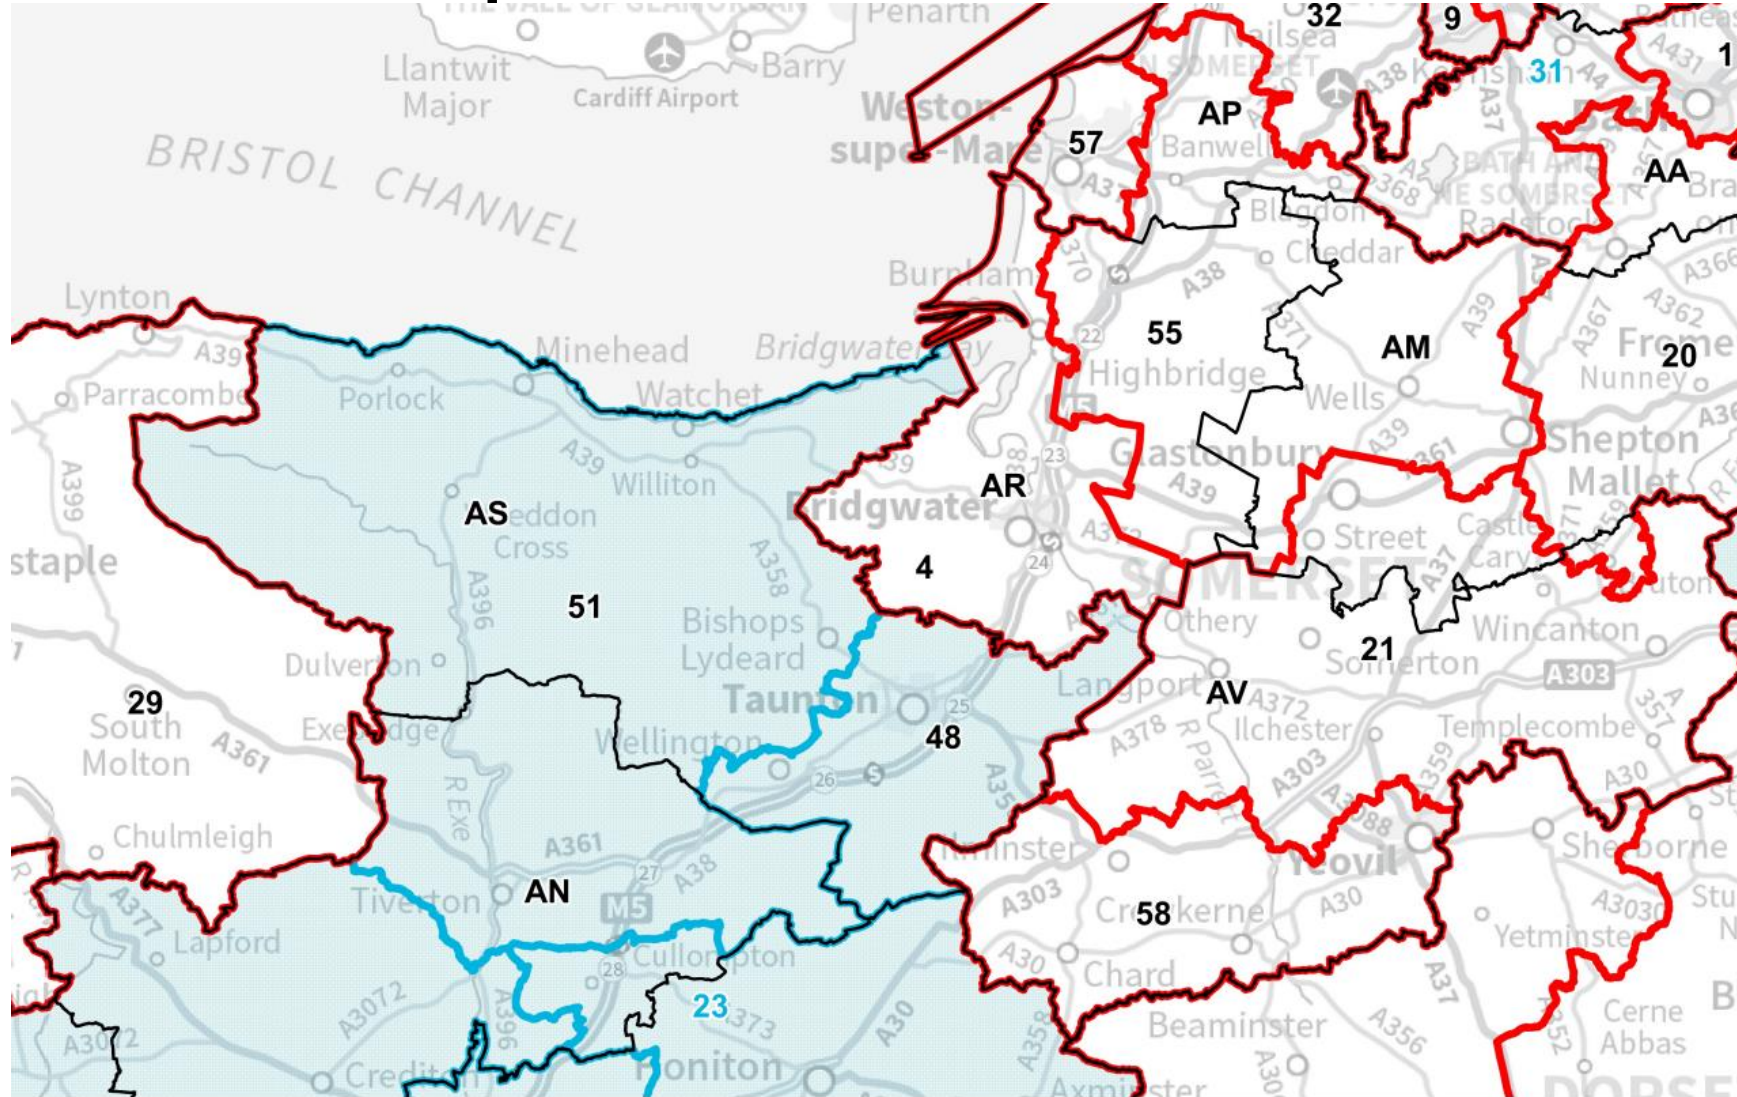

# Yeovil County Constituency

Boundary Commission for England - Revised Proposals for the South West Region

Yeovil County Constituency - Electorate 76,056

Ward	Local Authorities	Electorate
Blackdown & Tatworth	South Somerset	4,162
Brympton	South Somerset	5,908
Chard Avishayes	South Somerset	1,794
Chard Combe	South Somerset	1,886
Chard Crimchard	South Somerset	1,975
Chard Holyrood	South Somerset	2,099
Chard Jocelyn	South Somerset	1,834
Coker	South Somerset	4,396
Crewkerne	South Somerset	6,469
Eggwood	South Somerset	2,027
Ilminster	South Somerset	4,542
Neroche	South Somerset	2,141
Parrett	South Somerset	2,005
South Petherton	South Somerset	4,533
Windwhistle	South Somerset	2,044
Yeovil College	South Somerset	5,938
Yeovil Lyde	South Somerset	4,386
Yeovil Summerlands	South Somerset	6,580
Yeovil Westland	South Somerset	5,840
Yeovil without	South Somerset	5,497

# Final Proposals

They have made minor changes to the Taunton, and Tiverton and Minehead proposed Constituencies, highlighted in Blue on the map.